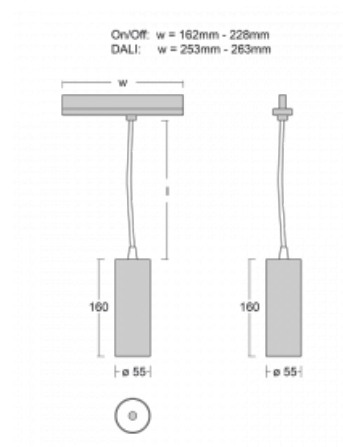

## Technical drawing

|                           |                           |
|---------------------------|---------------------------|
| Type of installation      | 3 circuit track           |
| Light distribution        | Direct                    |
| Luminaire shape           | Circular                  |
| Colour of the luminaires  | White                     |
| Material                  | Aluminium                 |
| Lifetime                  | L80/B20 50 000 hours      |
| Warranty                  | 5 years                   |
| Description of luminaires | Luminaire 3 circuit track |
| Dimensions                | ∅ 55 mm × 160 mm          |
| Weight                    | 0.5 kg                    |
| Light source              | LED MODUL                 |
| Type of optical system    | Reflector                 |
| Luminous flux*            | 1200 lm                   |
| Colour Temperature        | 3000 K warm white         |
| Luminous efficacy         | 88 lm/W                   |
| MacAdam Light source      | 3                         |
| Colour rendering index    | 90                        |