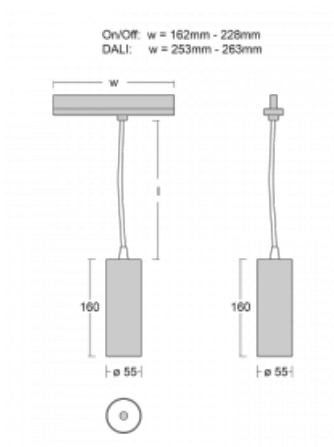

## Technical drawing

Type of installation	3 circuit track
Light distribution	Direct
Luminaire shape	Circular
Colour of the luminaires	White
Material	Aluminium
Lifetime	L80/B20 50 000 hours
Warranty	5 years
Description of luminaires	Luminaire 3 circuit track
Dimensions	ø 55 mm × 160 mm
Weight	0.5 kg
Light source	LED MODUL
Type of optical system	Reflector
Luminous flux*	1750 lm
Colour Temperature	4000 K cool white
Luminous efficacy	88 lm/W
MacAdam Light source	3
Colour rendering index	90