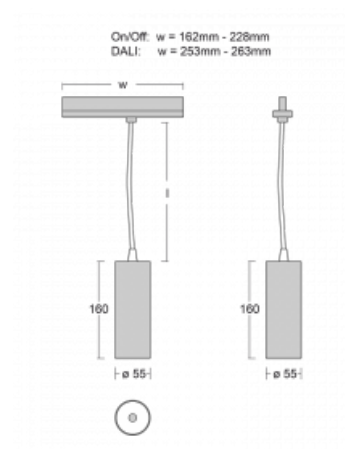

Technical drawing

Type of installation	3 circuit track
Light distribution	Direct
Luminaire shape	Circular
Colour of the luminaires	Black
Material	Aluminium
Lifetime	L80/B20 50 000 hours
Warranty	5 years
Description of luminaires	Luminaire 3 circuit track
Dimensions	∅ 55 mm × 160 mm
Weight	0.5 kg
Light source	LED MODUL
Type of optical system	Reflector
Luminous flux*	1750 lm
Colour Temperature	4000 K cool white
Luminous efficacy	88 lm/W
MacAdam Light source	3
Colour rendering index	90