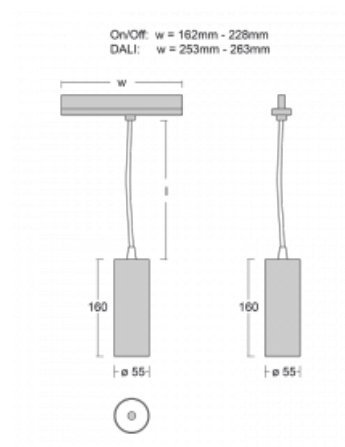

## Technical drawing

Type of installation	3 circuit track
Light distribution	Direct
Luminaire shape	Circular
Colour of the luminaires	White
Material	Aluminium
Lifetime	L80/B20 50 000 hours
Warranty	5 years
Description of luminaires	Luminaire 3 circuit track
Dimensions	∅ 55 mm × 160 mm
Weight	0.5 kg
Light source	LED MODUL
Type of optical system	Reflector
Luminous flux*	1650 lm
Colour Temperature	3000 K warm white
Luminous efficacy	83 lm/W
MacAdam Light source	3
Colour rendering index	90