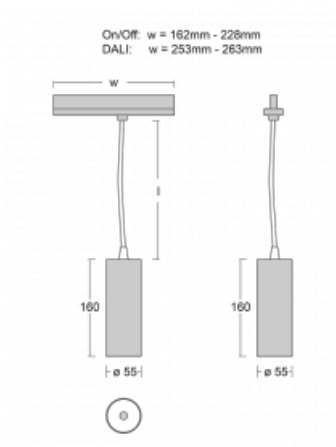

Technical drawing

Type of installation	3 circuit track
Light distribution	Direct
Luminaire shape	Circular
Colour of the luminaires	Silver
Material	Aluminium
Lifetime	L80/B20 50 000 hours
Warranty	5 years
Description of luminaires	Luminaire 3 circuit track
Dimensions	∅ 55 mm × 160 mm
Weight	0.5 kg
Light source	LED MODUL
Type of optical system	Reflector
Luminous flux*	1650 lm
Colour Temperature	3000 K warm white
Luminous efficacy	83 lm/W
MacAdam Light source	3
Colour rendering index	90