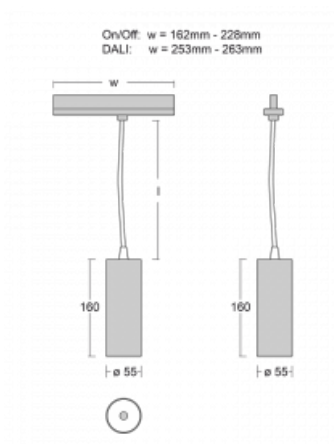

## Technical drawing

Type of installation	3 circuit track
Light distribution	Direct
Luminaire shape	Circular
Colour of the luminaires	Black
Material	Aluminium
Lifetime	L80/B20 50 000 hours
Warranty	5 years
Description of luminaires	Luminaire 3 circuit track
Dimensions	∅ 55 mm × 160 mm
Weight	0.5 kg
Light source	LED MODUL
Type of optical system	Reflector
Luminous flux*	1650 lm
Colour Temperature	3000 K warm white
Luminous efficacy	83 lm/W
MacAdam Light source	3
Colour rendering index	90