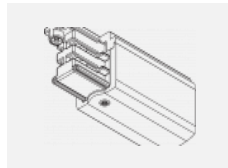

XTAK11-1, grey
 Hook, grey

XTAK142-1, grey
 Hook Base, grey

XTAK142-2, black
 Hook Base, black

XTAK142-3, white
 Hook Base 2mm wire,
 white

XTS11-1, grey
 End feed, grey

XTS11-2, black
 End feed, black

XTS11-3, white
 End feed, white