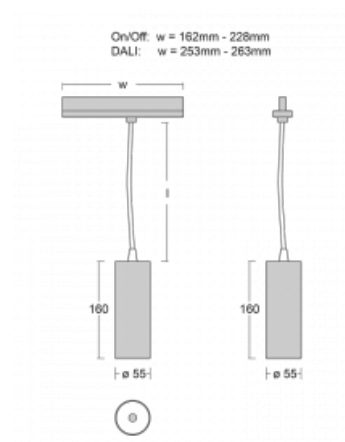

Technical drawing

Type of installation	3 circuit track
Light distribution	Direct
Luminaire shape	Circular
Colour of the luminaires	Black
Material	Aluminium
Lifetime	L80/B20 50 000 hours
Warranty	5 years
Description of luminaires	Luminaire 3 circuit track
Dimensions	∅ 55 mm × 160 mm
Weight	0.5 kg
Light source	LED MODUL
DIR optical system	Reflector
Luminous flux*	1650 lm
Colour Temperature	3000 K warm white
Luminous efficacy	83 lm/W
MacAdam Light source	3
Colour rendering index	90
Luminaire power input*	20 W
Connection of the luminaires	ON/OFF
Electrical voltage	220-240V
Frequency	50/60Hz