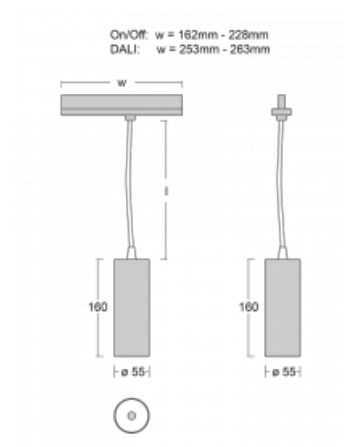

Technical drawing

| | |
|---------------------------|---------------------------|
| Type of installation | 3 circuit track |
| Light distribution | Direct |
| Luminaire shape | Circular |
| Colour of the luminaires | White |
| Material | Aluminium |
| Lifetime | L80/B20 50 000 hours |
| Warranty | 5 years |
| Description of luminaires | Luminaire 3 circuit track |
| Dimensions | ∅ 55 mm × 160 mm |
| Weight | 0.5 kg |
| Light source | LED MODUL |
| Type of optical system | Reflector |
| Luminous flux* | 1750 lm |
| Colour Temperature | 4000 K cool white |
| Luminous efficacy | 88 lm/W |
| MacAdam Light source | 3 |
| Colour rendering index | 90 |