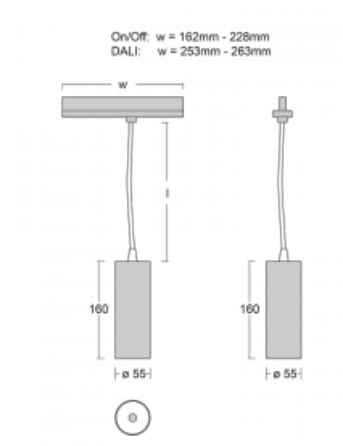

Technical drawing

Type of installation	3 circuit track
Light distribution	Direct
Luminaire shape	Circular
Colour of the luminaires	Silver
Material	Aluminium
Lifetime	L80/B20 50 000 hours
Warranty	5 years
Description of luminaires	Luminaire 3 circuit track
Dimensions	∅ 55 mm × 160 mm
Weight	0.5 kg
Light source	LED MODUL
Type of optical system	Reflector
Luminous flux*	1750 lm
Colour Temperature	4000 K cool white
Luminous efficacy	88 lm/W
MacAdam Light source	3
Colour rendering index	90