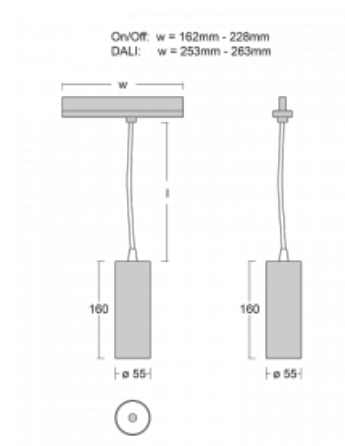

Technical drawing

Type of installation	3 circuit track
Light distribution	Direct
Luminaire shape	Circular
Colour of the luminaires	Black
Material	Aluminium
Lifetime	L80/B20 50 000 hours
Warranty	5 years
Description of luminaires	Luminaire 3 circuit track
Dimensions	∅ 55 mm × 160 mm
Weight	0.5 kg
Light source	LED MODUL
Type of optical system	Reflector
Luminous flux*	1750 lm
Colour Temperature	4000 K cool white
Luminous efficacy	88 lm/W
MacAdam Light source	3
Colour rendering index	90