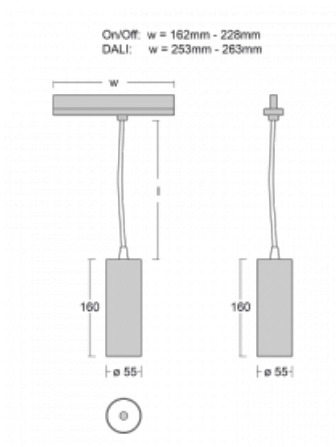

## Technical drawing

Type of installation	3 circuit track
Light distribution	Direct
Luminaire shape	Circular
Colour of the luminaires	Silver
Material	Aluminium
Lifetime	L80/B20 50 000 hours
Warranty	5 years
Description of luminaires	Luminaire 3 circuit track
Dimensions	∅ 55 mm × 160 mm
Weight	0.5 kg
Light source	LED MODUL
Type of optical system	Reflector
Luminous flux*	1650 lm
Colour Temperature	3000 K warm white
Luminous efficacy	83 lm/W
MacAdam Light source	3
Colour rendering index	90