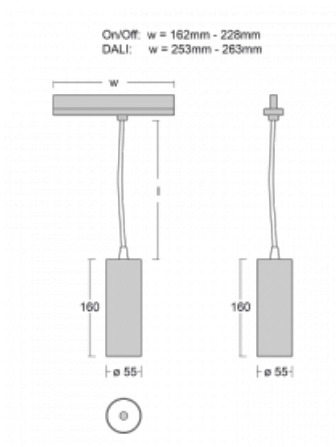

## Technical drawing

Type of installation	3 circuit track
Light distribution	Direct
Luminaire shape	Circular
Colour of the luminaires	Black
Material	Aluminium
Lifetime	L80/B20 50 000 hours
Warranty	5 years
Description of luminaires	Luminaire 3 circuit track
Dimensions	∅ 55 mm × 160 mm
Weight	0.5 kg
Light source	LED MODUL
Type of optical system	Reflector
Luminous flux*	1650 lm
Colour Temperature	3000 K warm white
Luminous efficacy	83 lm/W
MacAdam Light source	3
Colour rendering index	90