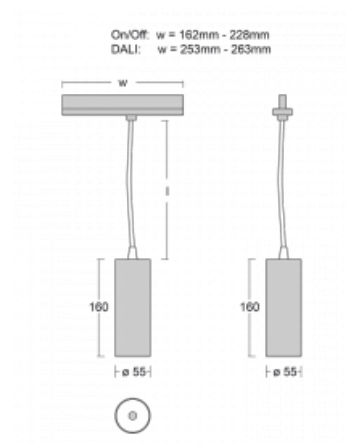

Technical drawing

Type of installation	3 circuit track
Light distribution	Direct
Luminaire shape	Circular
Colour of the luminaires	Black
Material	Aluminium
Lifetime	L80/B20 50 000 hours
Warranty	5 years
Description of luminaires	Luminaire 3 circuit track
Dimensions	∅ 55 mm × 160 mm
Weight	0.5 kg
Light source	LED MODUL
DIR optical system	Reflector
Luminous flux*	1650 lm
Colour Temperature	3000 K warm white
Luminous efficacy	83 lm/W
MacAdam Light source	3
Colour rendering index	90
Luminaire power input*	20 W
Connection of the luminaires	DALI
Electrical voltage	220-240V
Frequency	50/60Hz