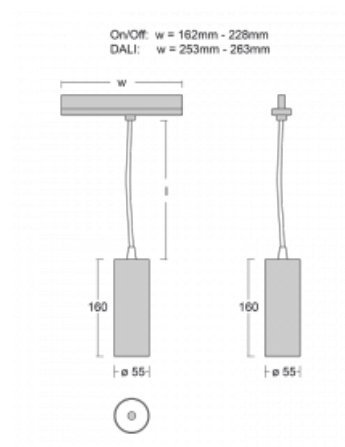

Technical drawing

Type of installation	3 circuit track
Light distribution	Direct
Luminaire shape	Circular
Colour of the luminaires	White
Material	Aluminium
Lifetime	L80/B20 50 000 hours
Warranty	5 years
Description of luminaires	Luminaire 3 circuit track
Dimensions	∅ 55 mm × 160 mm
Weight	0.5 kg
Light source	LED MODUL
Type of optical system	Reflector
Luminous flux*	1250 lm
Colour Temperature	4000 K cool white
Luminous efficacy	92 lm/W
MacAdam Light source	3
Colour rendering index	90