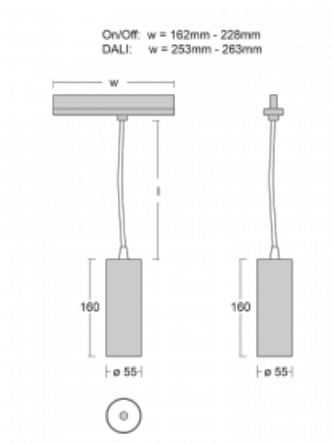

Luminaire

Vali55-T

178-605U-10GDE/940, S

If you are looking for a really decent looking cylindrical track luminaire of small dimensions with a high quality aluminium construction and good light parameters, there is not much to think about – Vali55-T will be just for you. You will use it mainly to illuminate smaller sales areas such as showcases or a specific product. Vali55-T can also illuminate art objects and in some cases they can also be used in households. The luminaires have been fitted with adapters for the 3-phase Global Track from Nordic Aluminium.

Technical drawing

Type of installation	3 circuit track
Light distribution	Direct
Luminaire shape	Circular
Colour of the luminaires	Silver
Material	Aluminium
Lifetime	L80/B20 50 000 hours
Warranty	5 years
Description of luminaires	Luminaire 3 circuit track
Dimensions	∅ 55 mm × 160 mm
Weight	0.5 kg
Light source	LED MODUL
Type of optical system	Reflector
Luminous flux*	1250 lm
Colour Temperature	4000 K cool white
Luminous efficacy	92 lm/W
MacAdam Light source	3
Colour rendering index	90