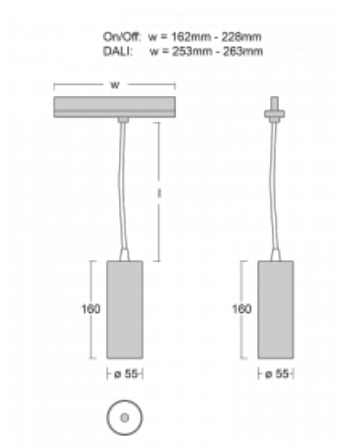

Technical drawing

| | |
|---------------------------|---------------------------|
| Type of installation | 3 circuit track |
| Light distribution | Direct |
| Luminaire shape | Circular |
| Colour of the luminaires | Black |
| Material | Aluminium |
| Lifetime | L80/B20 50 000 hours |
| Warranty | 5 years |
| Description of luminaires | Luminaire 3 circuit track |
| Dimensions | ø 55 mm × 160 mm |
| Weight | 0.5 kg |
| Light source | LED MODUL |
| Type of optical system | Reflector |
| Luminous flux* | 1250 lm |
| Colour Temperature | 4000 K cool white |
| Luminous efficacy | 92 lm/W |
| MacAdam Light source | 3 |
| Colour rendering index | 90 |