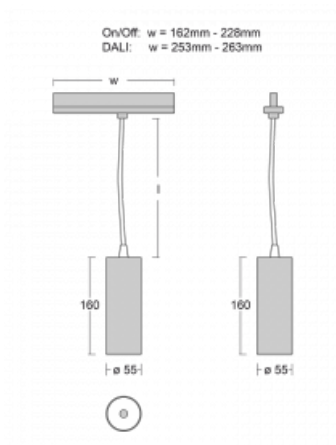

## Technical drawing

Type of installation	3 circuit track
Light distribution	Direct
Luminaire shape	Circular
Colour of the luminaires	White
Material	Aluminium
Lifetime	L80/B20 50 000 hours
Warranty	5 years
Description of luminaires	Luminaire 3 circuit track
Dimensions	ø 55 mm × 160 mm
Weight	0.5 kg
Light source	LED MODUL
Type of optical system	Reflector
Luminous flux*	1200 lm
Colour Temperature	3000 K warm white
Luminous efficacy	88 lm/W
MacAdam Light source	3
Colour rendering index	90