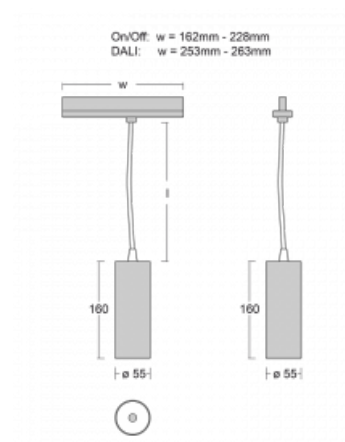

Technical drawing

Type of installation	3 circuit track
Light distribution	Direct
Luminaire shape	Circular
Colour of the luminaires	White
Material	Aluminium
Lifetime	L80/B20 50 000 hours
Warranty	5 years
Description of luminaires	Luminaire 3 circuit track
Dimensions	ø 55 mm × 160 mm
Weight	0.5 kg
Light source	LED MODUL
DIR optical system	Reflector
Luminous flux*	1200 lm
Colour Temperature	3000 K warm white
Luminous efficacy	88 lm/W
MacAdam Light source	3
Colour rendering index	90
Luminaire power input*	13.6 W
Connection of the luminaires	ON/OFF
Electrical voltage	220-240V
Frequency	50/60Hz