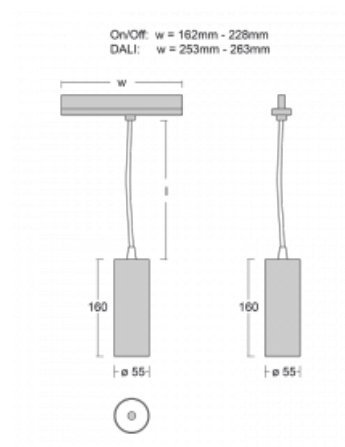

**Technical drawing**

|                           |                           |
|---------------------------|---------------------------|
| Type of installation      | 3 circuit track           |
| Light distribution        | Direct                    |
| Luminaire shape           | Circular                  |
| Colour of the luminaires  | Silver                    |
| Material                  | Aluminium                 |
| Lifetime                  | L80/B20 50 000 hours      |
| Warranty                  | 5 years                   |
| Description of luminaires | Luminaire 3 circuit track |
| Dimensions                | ∅ 55 mm × 160 mm          |
| Weight                    | 0.5 kg                    |
| Light source              | LED MODUL                 |
| Type of optical system    | Reflector                 |
| Luminous flux*            | 1200 lm                   |
| Colour Temperature        | 3000 K warm white         |
| Luminous efficacy         | 88 lm/W                   |
| MacAdam Light source      | 3                         |
| Colour rendering index    | 90                        |