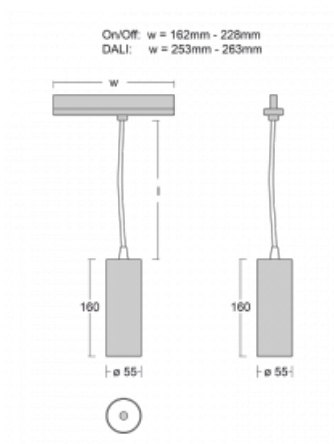

## Technical drawing

Type of installation	3 circuit track
Light distribution	Direct
Luminaire shape	Circular
Colour of the luminaires	White
Material	Aluminium
Lifetime	L80/B20 50 000 hours
Warranty	5 years
Description of luminaires	Luminaire 3 circuit track
Dimensions	∅ 55 mm × 160 mm
Weight	0.5 kg
Light source	LED MODUL
Type of optical system	Reflector
Luminous flux*	1250 lm
Colour Temperature	4000 K cool white
Luminous efficacy	92 lm/W
MacAdam Light source	3
Colour rendering index	90