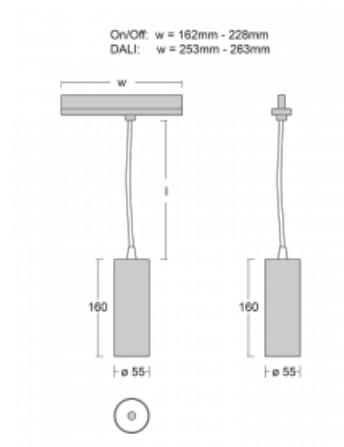

Technical drawing

Type of installation	3 circuit track
Light distribution	Direct
Luminaire shape	Circular
Colour of the luminaires	Silver
Material	Aluminium
Lifetime	L80/B20 50 000 hours
Warranty	5 years
Description of luminaires	Luminaire 3 circuit track
Dimensions	∅ 55 mm × 160 mm
Weight	0.5 kg
Light source	LED MODUL
Type of optical system	Reflector
Luminous flux*	1250 lm
Colour Temperature	4000 K cool white
Luminous efficacy	92 lm/W
MacAdam Light source	3
Colour rendering index	90