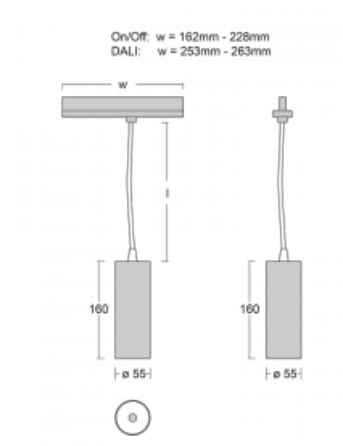

## Technical drawing

Type of installation	3 circuit track
Light distribution	Direct
Luminaire shape	Circular
Colour of the luminaires	White
Material	Aluminium
Lifetime	L80/B20 50 000 hours
Warranty	5 years
Description of luminaires	Luminaire 3 circuit track
Dimensions	ø 55 mm × 160 mm
Weight	0.5 kg
Light source	LED MODUL
Type of optical system	Reflector
Luminous flux*	1200 lm
Colour Temperature	3000 K warm white
Luminous efficacy	88 lm/W
MacAdam Light source	3
Colour rendering index	90