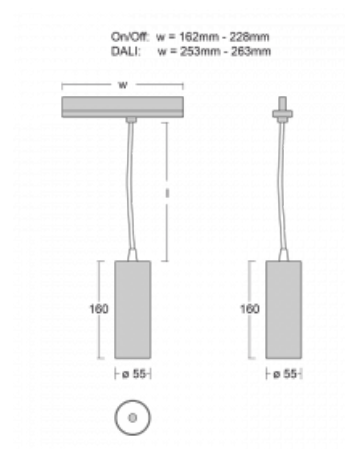

Technical drawing

Type of installation	3 circuit track
Light distribution	Direct
Luminaire shape	Circular
Colour of the luminaires	Black
Material	Aluminium
Lifetime	L80/B20 50 000 hours
Warranty	5 years
Description of luminaires	Luminaire 3 circuit track
Dimensions	∅ 55 mm × 160 mm
Weight	0.5 kg
Light source	LED MODUL
Type of optical system	Reflector
Luminous flux*	1200 lm
Colour Temperature	3000 K warm white
Luminous efficacy	88 lm/W
MacAdam Light source	3
Colour rendering index	90