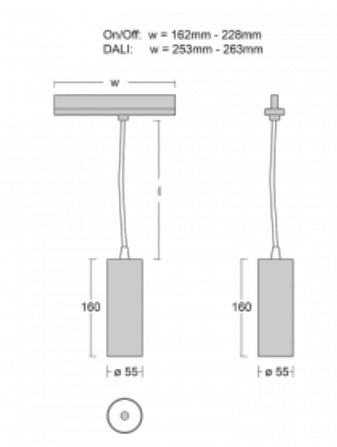

Technical drawing

Type of installation	3 circuit track
Light distribution	Direct
Luminaire shape	Circular
Colour of the luminaires	White
Material	Aluminium
Lifetime	L80/B20 50 000 hours
Warranty	5 years
Description of luminaires	Luminaire 3 circuit track
Dimensions	∅ 55 mm × 160 mm
Weight	0.5 kg
Light source	LED MODUL
Type of optical system	Reflector
Luminous flux*	1750 lm
Colour Temperature	4000 K cool white
Luminous efficacy	88 lm/W
MacAdam Light source	3
Colour rendering index	90