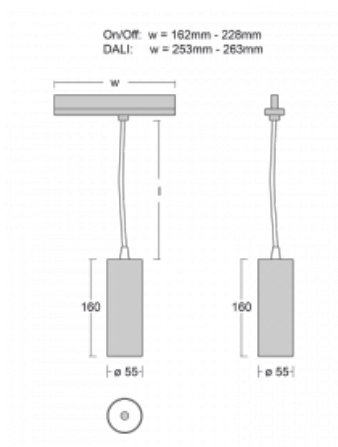

Technical drawing

Type of installation	3 circuit track
Light distribution	Direct
Luminaire shape	Circular
Colour of the luminaires	Silver
Material	Aluminium
Lifetime	L80/B20 50 000 hours
Warranty	5 years
Description of luminaires	Luminaire 3 circuit track
Dimensions	∅ 55 mm × 160 mm
Weight	0.5 kg
Light source	LED MODUL
Type of optical system	Reflector
Luminous flux*	1750 lm
Colour Temperature	4000 K cool white
Luminous efficacy	88 lm/W
MacAdam Light source	3
Colour rendering index	90