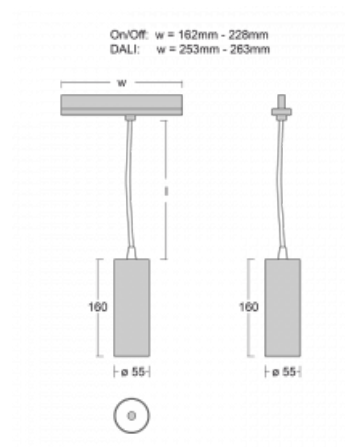

Technical drawing

Type of installation	3 circuit track
Light distribution	Direct
Luminaire shape	Circular
Colour of the luminaires	Silver
Material	Aluminium
Lifetime	L80/B20 50 000 hours
Warranty	5 years
Description of luminaires	Luminaire 3 circuit track
Dimensions	∅ 55 mm × 160 mm
Weight	0.5 kg
Light source	LED MODUL
Type of optical system	Reflector
Luminous flux*	1650 lm
Colour Temperature	3000 K warm white
Luminous efficacy	83 lm/W
MacAdam Light source	3
Colour rendering index	90