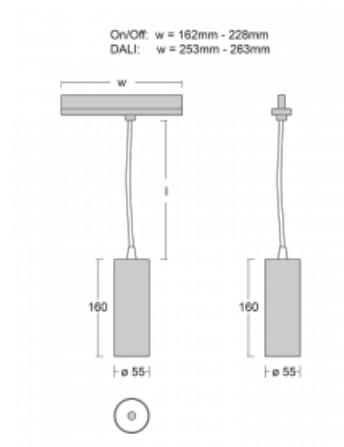

Technical drawing

Type of installation	3 circuit track
Light distribution	Direct
Luminaire shape	Circular
Colour of the luminaires	Silver
Material	Aluminium
Lifetime	L80/B20 50 000 hours
Warranty	5 years
Description of luminaires	Luminaire 3 circuit track
Dimensions	∅ 55 mm × 160 mm
Weight	0.5 kg
Light source	LED MODUL
Type of optical system	Reflector
Luminous flux*	1750 lm
Colour Temperature	4000 K cool white
Luminous efficacy	88 lm/W
MacAdam Light source	3
Colour rendering index	90