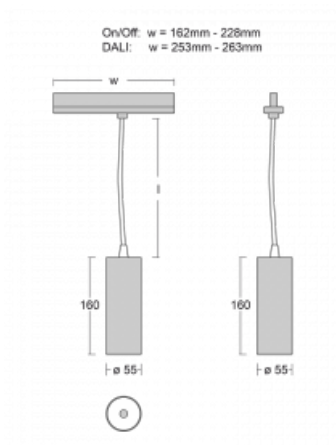

## Technical drawing

Type of installation	3 circuit track
Light distribution	Direct
Luminaire shape	Circular
Colour of the luminaires	Black
Material	Aluminium
Lifetime	L80/B20 50 000 hours
Warranty	5 years
Description of luminaires	Luminaire 3 circuit track
Dimensions	ø 55 mm × 160 mm
Weight	0.5 kg
Light source	LED MODUL
Type of optical system	Reflector
Luminous flux*	1750 lm
Colour Temperature	4000 K cool white
Luminous efficacy	88 lm/W
MacAdam Light source	3
Colour rendering index	90