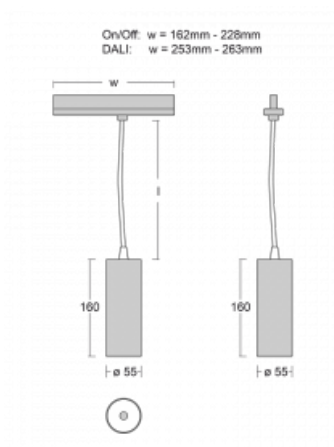

Technical drawing

Type of installation	3 circuit track
Light distribution	Direct
Luminaire shape	Circular
Colour of the luminaires	Silver
Material	Aluminium
Lifetime	L80/B20 50 000 hours
Warranty	5 years
Description of luminaires	Luminaire 3 circuit track
Dimensions	∅ 55 mm × 160 mm
Weight	0.5 kg
Light source	LED MODUL
Type of optical system	Reflector
Luminous flux*	1650 lm
Colour Temperature	3000 K warm white
Luminous efficacy	83 lm/W
MacAdam Light source	3
Colour rendering index	90