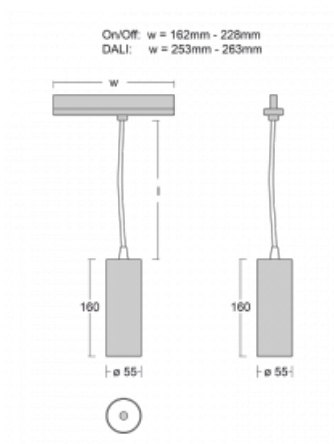

Luminaire

Vali55-T

178-605S-10GDE/940, W

If you are looking for a really decent looking cylindrical track luminaire of small dimensions with a high quality aluminium construction and good light parameters, there is not much to think about – Vali55-T will be just for you. You will use it mainly to illuminate smaller sales areas such as showcases or a specific product. Vali55-T can also illuminate art objects and in some cases they can also be used in households. The luminaires have been fitted with adapters for the 3-phase Global Track from Nordic Aluminium.

Technical drawing

Type of installation	3 circuit track
Light distribution	Direct
Luminaire shape	Circular
Colour of the luminaires	White
Material	Aluminium
Lifetime	L80/B20 50 000 hours
Warranty	5 years
Description of luminaires	Luminaire 3 circuit track
Dimensions	$\varnothing 55 \text{ mm} \times 160 \text{ mm}$
Weight	0.5 kg
Light source	LED MODUL
Type of optical system	Reflector
Luminous flux*	1250 lm
Colour Temperature	4000 K cool white
Luminous efficacy	92 lm/W
MacAdam Light source	3
Colour rendering index	90