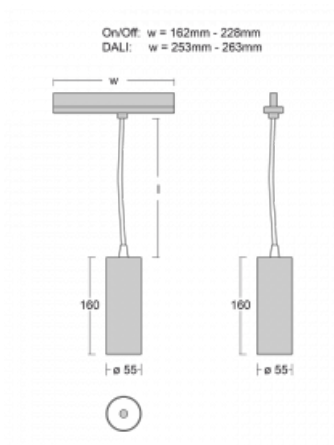

Technical drawing

Type of installation	3 circuit track
Light distribution	Direct
Luminaire shape	Circular
Colour of the luminaires	Silver
Material	Aluminium
Lifetime	L80/B20 50 000 hours
Warranty	5 years
Description of luminaires	Luminaire 3 circuit track
Dimensions	ø 55 mm × 160 mm
Weight	0.5 kg
Light source	LED MODUL
Type of optical system	Reflector
Luminous flux*	1250 lm
Colour Temperature	4000 K cool white
Luminous efficacy	92 lm/W
MacAdam Light source	3
Colour rendering index	90