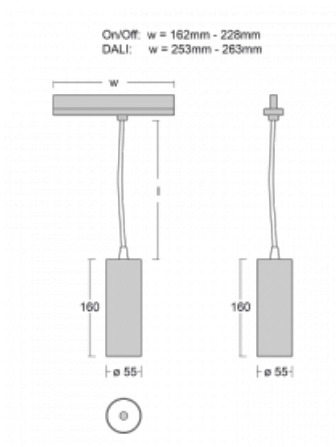

Technical drawing

Type of installation	3 circuit track
Light distribution	Direct
Luminaire shape	Circular
Colour of the luminaires	White
Material	Aluminium
Lifetime	L80/B20 50 000 hours
Warranty	5 years
Description of luminaires	Luminaire 3 circuit track
Dimensions	$\varnothing 55 \text{ mm} \times 160 \text{ mm}$
Weight	0.5 kg
Light source	LED MODUL
Type of optical system	Reflector
Luminous flux*	1200 lm
Colour Temperature	3000 K warm white
Luminous efficacy	88 lm/W
MacAdam Light source	3
Colour rendering index	90