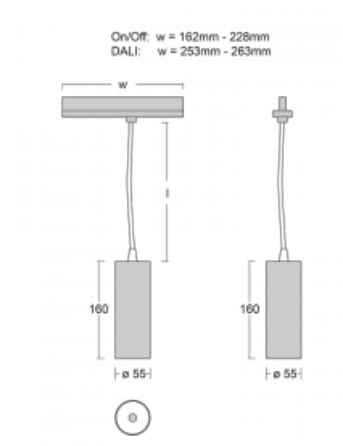

Technical drawing

Type of installation	3 circuit track
Light distribution	Direct
Luminaire shape	Circular
Colour of the luminaires	Black
Material	Aluminium
Lifetime	L80/B20 50 000 hours
Warranty	5 years
Description of luminaires	Luminaire 3 circuit track
Dimensions	∅ 55 mm × 160 mm
Weight	0.5 kg
Light source	LED MODUL
Type of optical system	Reflector
Luminous flux*	1250 lm
Colour Temperature	4000 K cool white
Luminous efficacy	92 lm/W
MacAdam Light source	3
Colour rendering index	90