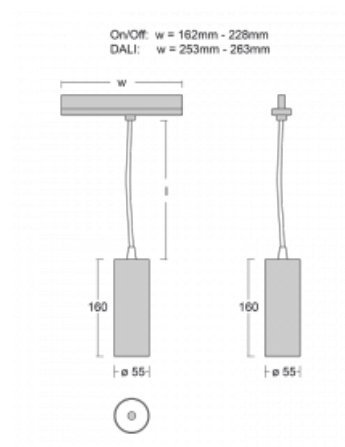

Technical drawing

Type of installation	3 circuit track
Light distribution	Direct
Luminaire shape	Circular
Colour of the luminaires	White
Material	Aluminium
Lifetime	L80/B20 50 000 hours
Warranty	5 years
Description of luminaires	Luminaire 3 circuit track
Dimensions	∅ 55 mm × 160 mm
Weight	0.5 kg
Light source	LED MODUL
Type of optical system	Reflector
Luminous flux*	1200 lm
Colour Temperature	3000 K warm white
Luminous efficacy	88 lm/W
MacAdam Light source	3
Colour rendering index	90