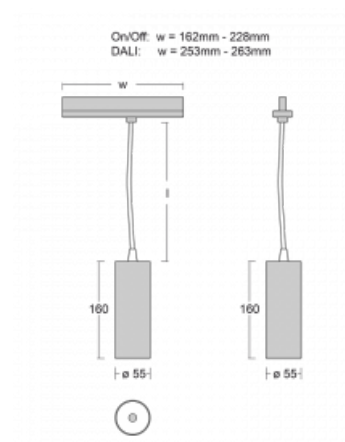

Technical drawing

Type of installation	3 circuit track
Light distribution	Direct
Luminaire shape	Circular
Colour of the luminaires	Black
Material	Aluminium
Lifetime	L80/B20 50 000 hours
Warranty	5 years
Description of luminaires	Luminaire 3 circuit track
Dimensions	∅ 55 mm × 160 mm
Weight	0.5 kg
Light source	LED MODUL
DIR optical system	Reflector
Luminous flux*	1200 lm
Colour Temperature	3000 K warm white
Luminous efficacy	88 lm/W
MacAdam Light source	3
Colour rendering index	90
Luminaire power input*	13.6 W
Connection of the luminaires	DALI
Electrical voltage	220-240V
Frequency	50/60Hz