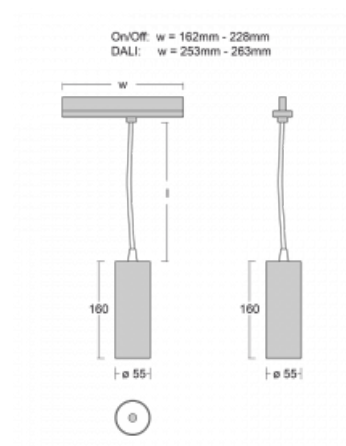

## Technical drawing

Type of installation	3 circuit track
Light distribution	Direct
Luminaire shape	Circular
Colour of the luminaires	Black
Material	Aluminium
Lifetime	L80/B20 50 000 hours
Warranty	5 years
Description of luminaires	Luminaire 3 circuit track
Dimensions	∅ 55 mm × 160 mm
Weight	0.5 kg
Light source	LED MODUL
Type of optical system	Reflector
Luminous flux*	1200 lm
Colour Temperature	3000 K warm white
Luminous efficacy	88 lm/W
MacAdam Light source	3
Colour rendering index	90