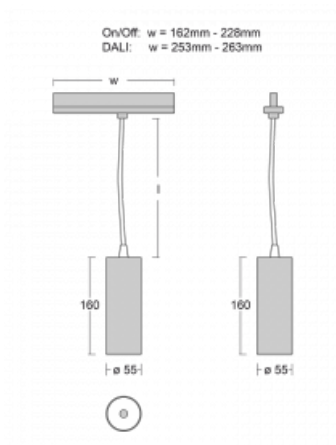

## Technical drawing

Type of installation	3 circuit track
Light distribution	Direct
Luminaire shape	Circular
Colour of the luminaires	White
Material	Aluminium
Lifetime	L80/B20 50 000 hours
Warranty	5 years
Description of luminaires	Luminaire 3 circuit track
Dimensions	∅ 55 mm × 160 mm
Weight	0.5 kg
Light source	LED MODUL
Type of optical system	Reflector
Luminous flux*	1750 lm
Colour Temperature	4000 K cool white
Luminous efficacy	88 lm/W
MacAdam Light source	3
Colour rendering index	90