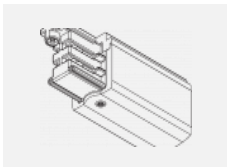

XTS12-3, white
End feed, white