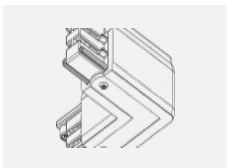

XTS34-3, white
L-feed, white