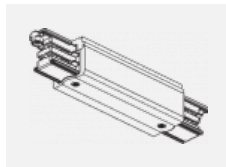

XTS14-3, white
Middle feed, white