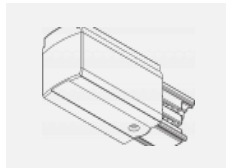

XTS11-3, white
End feed, white