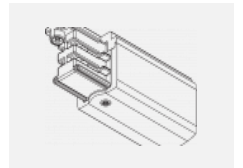

XTS12-2, black
End feed, black