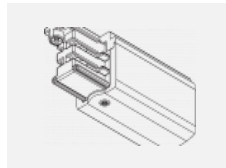

XTS12-1, grey
End feed, grey