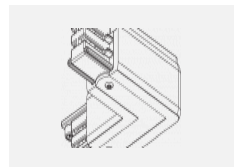

XTS34-2, black
L-feed, black