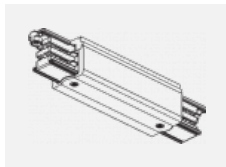

XTS14-2, black
Middle feed, black