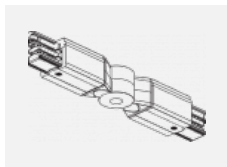

XTS24-1, grey
Adjustable corner
connector, grey