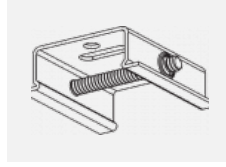

## Downloads

Installation instructions

Photos

**Accessories**

**00-00300, N**  
 wire suspension  
 2000mm

**00-00301, N**  
 wire suspension  
 4000mm

**00-00302, N**  
 wire suspension  
 6000mm

**00-00363, K**  
 cable 5x1,5 2000mm

**00-00364, K**  
 cable 5x1,5 4000mm

**00-00365, K**  
 cable 5x1,5 6000mm

**00-00370, B**  
 ceiling cup 80x80x32mm

**00-00370, S**  
 ceiling cup 80x80x32mm

**00-00370, W**  
 ceiling cup 80x80x32mm

**SKB10-1, grey**  
 Track clamp, grey