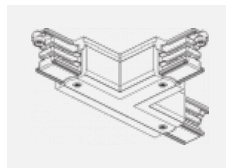

XTS36-1, grey
T-feed, grey