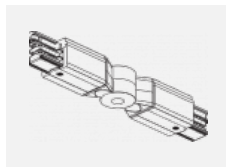

XTS24-3, white
Adjustable corner
connector, white