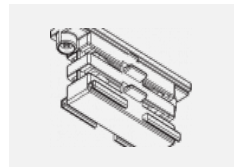

XTS21-2, black
Straight connector,
black