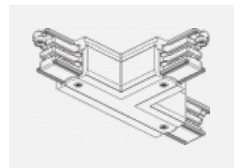

XTS36-2, black
T-feed, black