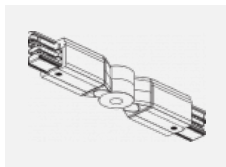

XTS24-2, black
Adjustable corner
connector, black