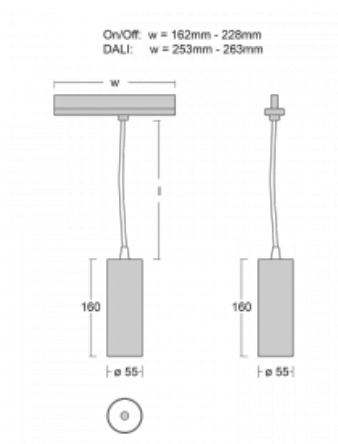

## Technical drawing

Type of installation	3 circuit track
Light distribution	Direct
Luminaire shape	Circular
Colour of the luminaires	Silver
Material	Aluminium
Lifetime	L80/B20 50 000 hours
Warranty	5 years
Description of luminaires	Luminaire 3 circuit track
Dimensions	ø 55 mm × 160 mm
Weight	0.5 kg
Light source	LED MODUL
Type of optical system	Reflector
Luminous flux*	1750 lm
Colour Temperature	4000 K cool white
Luminous efficacy	88 lm/W
MacAdam Light source	3
Colour rendering index	90