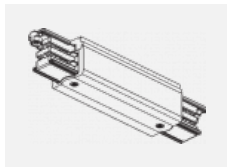

XTS14-1, grey
Middle feed, grey