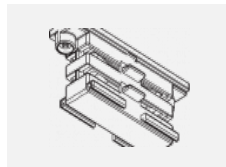

XTS21-1, grey
Straight connector, grey