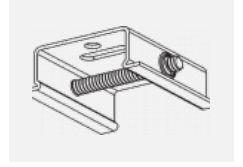

SKB10-3, white
Track clamp, white