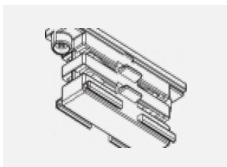

XTS21-3, white
Straight connector,
white