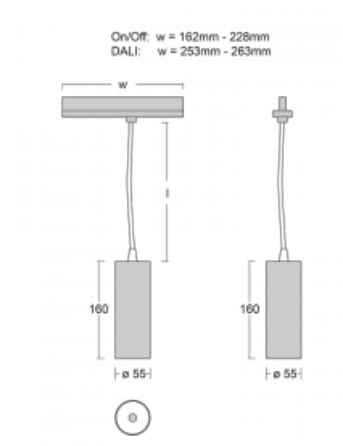

## Technical drawing

Type of installation	3 circuit track
Light distribution	Direct
Luminaire shape	Circular
Colour of the luminaires	White
Material	Aluminium
Lifetime	L80/B20 50 000 hours
Warranty	5 years
Description of luminaires	Luminaire 3 circuit track
Dimensions	ø 55 mm × 160 mm
Weight	0.5 kg
Light source	LED MODUL
Type of optical system	Reflector
Luminous flux*	1650 lm
Colour Temperature	3000 K warm white
Luminous efficacy	83 lm/W
MacAdam Light source	3
Colour rendering index	90