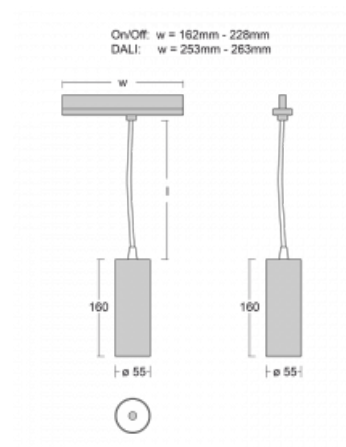

Technical drawing

Type of installation	3 circuit track
Light distribution	Direct
Luminaire shape	Circular
Colour of the luminaires	Silver
Material	Aluminium
Lifetime	L80/B20 50 000 hours
Warranty	5 years
Description of luminaires	Luminaire 3 circuit track
Dimensions	∅ 55 mm × 160 mm
Weight	0.5 kg
Light source	LED MODUL
Type of optical system	Reflector
Luminous flux*	1650 lm
Colour Temperature	3000 K warm white
Luminous efficacy	83 lm/W
MacAdam Light source	3
Colour rendering index	90