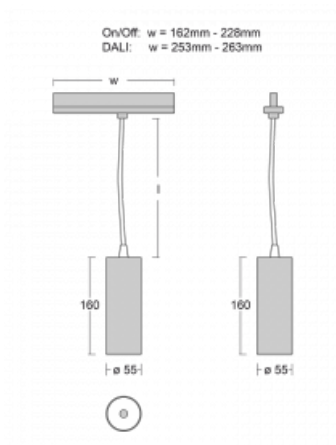

Technical drawing

Type of installation	3 circuit track
Light distribution	Direct
Luminaire shape	Circular
Colour of the luminaires	White
Material	Aluminium
Lifetime	L80/B20 50 000 hours
Warranty	5 years
Description of luminaires	Luminaire 3 circuit track
Dimensions	∅ 55 mm × 160 mm
Weight	0.5 kg
Light source	LED MODUL
Type of optical system	Reflector
Luminous flux*	1750 lm
Colour Temperature	4000 K cool white
Luminous efficacy	88 lm/W
MacAdam Light source	3
Colour rendering index	90