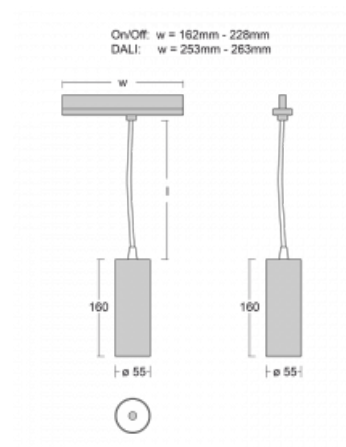

## Technical drawing

Type of installation	3 circuit track
Light distribution	Direct
Luminaire shape	Circular
Colour of the luminaires	Silver
Material	Aluminium
Lifetime	L80/B20 50 000 hours
Warranty	5 years
Description of luminaires	Luminaire 3 circuit track
Dimensions	∅ 55 mm × 160 mm
Weight	0.5 kg
Light source	LED MODUL
Type of optical system	Reflector
Luminous flux*	1750 lm
Colour Temperature	4000 K cool white
Luminous efficacy	88 lm/W
MacAdam Light source	3
Colour rendering index	90