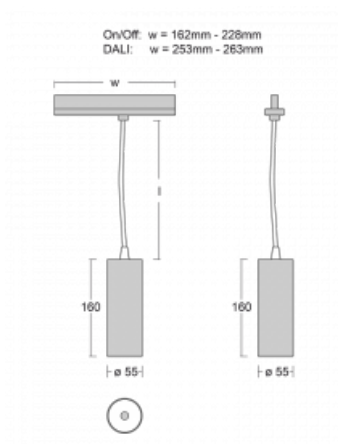

## Technical drawing

Type of installation	3 circuit track
Light distribution	Direct
Luminaire shape	Circular
Colour of the luminaires	Black
Material	Aluminium
Lifetime	L80/B20 50 000 hours
Warranty	5 years
Description of luminaires	Luminaire 3 circuit track
Dimensions	ø 55 mm × 160 mm
Weight	0.5 kg
Light source	LED MODUL
Type of optical system	Reflector
Luminous flux*	1750 lm
Colour Temperature	4000 K cool white
Luminous efficacy	88 lm/W
MacAdam Light source	3
Colour rendering index	90