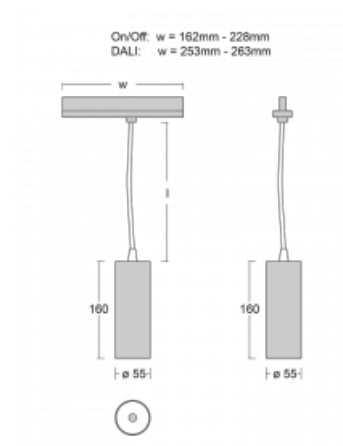

Technical drawing

Type of installation	3 circuit track
Light distribution	Direct
Luminaire shape	Circular
Colour of the luminaires	White
Material	Aluminium
Lifetime	L80/B20 50 000 hours
Warranty	5 years
Description of luminaires	Luminaire 3 circuit track
Dimensions	∅ 55 mm × 160 mm
Weight	0.5 kg
Light source	LED MODUL
Type of optical system	Reflector
Luminous flux*	1650 lm
Colour Temperature	3000 K warm white
Luminous efficacy	83 lm/W
MacAdam Light source	3
Colour rendering index	90