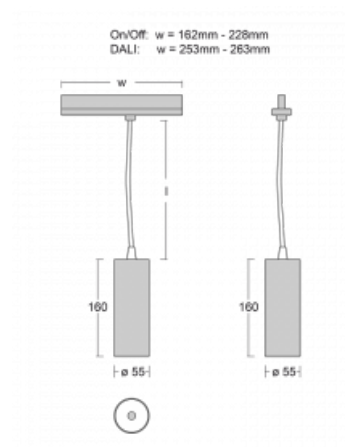

Technical drawing

| | |
|---------------------------|---------------------------|
| Type of installation | 3 circuit track |
| Light distribution | Direct |
| Luminaire shape | Circular |
| Colour of the luminaires | Silver |
| Material | Aluminium |
| Lifetime | L80/B20 50 000 hours |
| Warranty | 5 years |
| Description of luminaires | Luminaire 3 circuit track |
| Dimensions | ø 55 mm × 160 mm |
| Weight | 0.5 kg |
| Light source | LED MODUL |
| Type of optical system | Reflector |
| Luminous flux* | 1650 lm |
| Colour Temperature | 3000 K warm white |
| Luminous efficacy | 83 lm/W |
| MacAdam Light source | 3 |
| Colour rendering index | 90 |