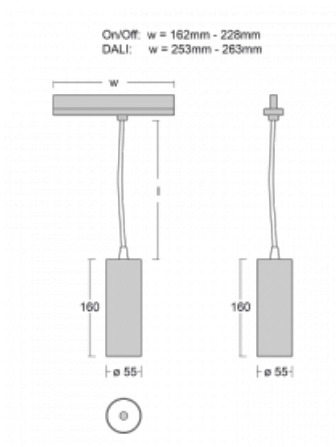

## Technical drawing

|                           |                           |
|---------------------------|---------------------------|
| Type of installation      | 3 circuit track           |
| Light distribution        | Direct                    |
| Luminaire shape           | Circular                  |
| Colour of the luminaires  | Black                     |
| Material                  | Aluminium                 |
| Lifetime                  | L80/B20 50 000 hours      |
| Warranty                  | 5 years                   |
| Description of luminaires | Luminaire 3 circuit track |
| Dimensions                | ∅ 55 mm × 160 mm          |
| Weight                    | 0.5 kg                    |
| Light source              | LED MODUL                 |
| Type of optical system    | Reflector                 |
| Luminous flux*            | 1250 lm                   |
| Colour Temperature        | 4000 K cool white         |
| Luminous efficacy         | 92 lm/W                   |
| MacAdam Light source      | 3                         |
| Colour rendering index    | 90                        |