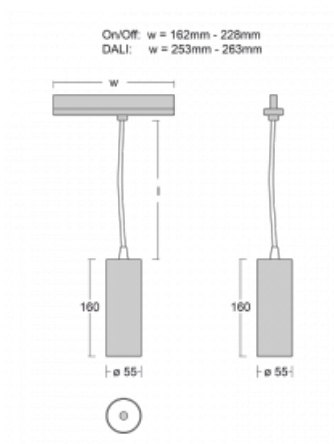

## Technical drawing

Type of installation	3 circuit track
Light distribution	Direct
Luminaire shape	Circular
Colour of the luminaires	White
Material	Aluminium
Lifetime	L80/B20 50 000 hours
Warranty	5 years
Description of luminaires	Luminaire 3 circuit track
Dimensions	ø 55 mm × 160 mm
Weight	0.5 kg
Light source	LED MODUL
Type of optical system	Reflector
Luminous flux*	1200 lm
Colour Temperature	3000 K warm white
Luminous efficacy	88 lm/W
MacAdam Light source	3
Colour rendering index	90