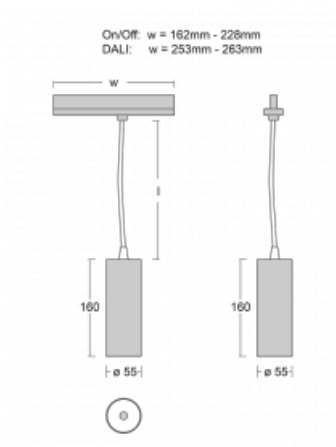

Technical drawing

Type of installation	3 circuit track
Light distribution	Direct
Luminaire shape	Circular
Colour of the luminaires	Silver
Material	Aluminium
Lifetime	L80/B20 50 000 hours
Warranty	5 years
Description of luminaires	Luminaire 3 circuit track
Dimensions	∅ 55 mm × 160 mm
Weight	0.5 kg
Light source	LED MODUL
Type of optical system	Reflector
Luminous flux*	1200 lm
Colour Temperature	3000 K warm white
Luminous efficacy	88 lm/W
MacAdam Light source	3
Colour rendering index	90