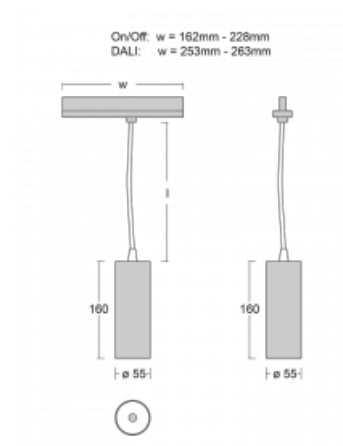

## Technical drawing

Type of installation	3 circuit track
Light distribution	Direct
Luminaire shape	Circular
Colour of the luminaires	Silver
Material	Aluminium
Lifetime	L80/B20 50 000 hours
Warranty	5 years
Description of luminaires	Luminaire 3 circuit track
Dimensions	∅ 55 mm × 160 mm
Weight	0.5 kg
Light source	LED MODUL
Type of optical system	Reflector
Luminous flux*	1250 lm
Colour Temperature	4000 K cool white
Luminous efficacy	92 lm/W
MacAdam Light source	3
Colour rendering index	90