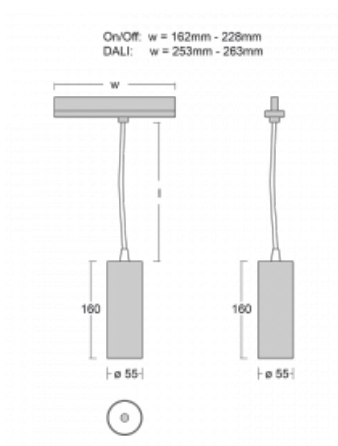

Technical drawing

Type of installation	3 circuit track
Light distribution	Direct
Luminaire shape	Circular
Colour of the luminaires	Black
Material	Aluminium
Lifetime	L80/B20 50 000 hours
Warranty	5 years
Description of luminaires	Luminaire 3 circuit track
Dimensions	ø 55 mm × 160 mm
Weight	0.5 kg
Light source	LED MODUL
Type of optical system	Reflector
Luminous flux*	1250 lm
Colour Temperature	4000 K cool white
Luminous efficacy	92 lm/W
MacAdam Light source	3
Colour rendering index	90