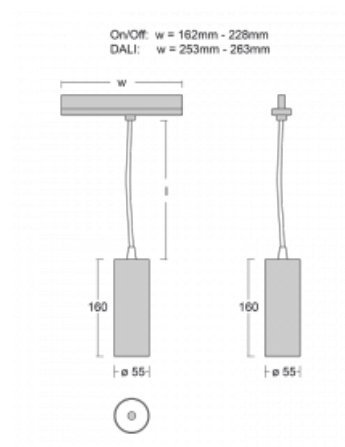

## Technical drawing

Type of installation	3 circuit track
Light distribution	Direct
Luminaire shape	Circular
Colour of the luminaires	Silver
Material	Aluminium
Lifetime	L80/B20 50 000 hours
Warranty	5 years
Description of luminaires	Luminaire 3 circuit track
Dimensions	∅ 55 mm × 160 mm
Weight	0.5 kg
Light source	LED MODUL
Type of optical system	Reflector
Luminous flux*	1200 lm
Colour Temperature	3000 K warm white
Luminous efficacy	88 lm/W
MacAdam Light source	3
Colour rendering index	90