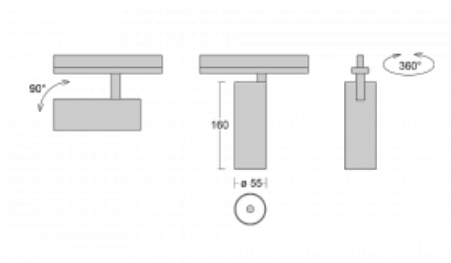

## Technical drawing

Type of installation	3 circuit track
Light distribution	Direct
Luminaire shape	Circular
Colour of the luminaires	White
Material	Aluminium
Lifetime	L80/B20 50 000 hours
Warranty	5 years
Description of luminaires	Luminaire 3 circuit track
Dimensions	ø 55 mm × 160 mm
Weight	0.5 kg
Light source	LED MODUL
Type of optical system	Reflector
Luminous flux*	1750 lm
Colour Temperature	4000 K cool white
Luminous efficacy	88 lm/W
MacAdam Light source	3
Colour rendering index	90
Beam angle	68°
UGR max. X=4H Y=8H, ρ=70,50,20	24.5