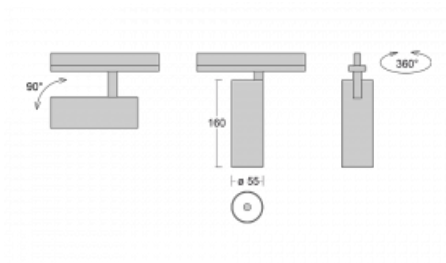

Luminaire

Vali55-T

178-600W-10GGE/930, W

If you are looking for a really decent looking cylindrical track luminaire of small dimensions with a high quality aluminium construction and good light parameters, there is not much to think about – Vali55-T will be just for you. You will use it mainly to illuminate smaller sales areas such as showcases or a specific product. Vali55-T can also illuminate art objects and in some cases they can also be used in households. The luminaires have been fitted with adapters for the 3-phase Global Track from Nordic Aluminium.

Technical drawing

Type of installation	3 circuit track
Light distribution	Direct
Luminaire shape	Circular
Colour of the luminaires	White
Material	Aluminium
Lifetime	L80/B20 50 000 hours
Warranty	5 years
Description of luminaires	Luminaire 3 circuit track
Dimensions	ø 55 mm × 160 mm
Weight	0.5 kg
Light source	LED MODUL
DIR optical system	Reflector
Luminous flux*	1650 lm
Colour Temperature	3000 K warm white
Luminous efficacy	83 lm/W
MacAdam Light source	3
Colour rendering index	90
Beam angle	68°
UGR max. X=4H Y=8H, ρ=70,50,20	24.3