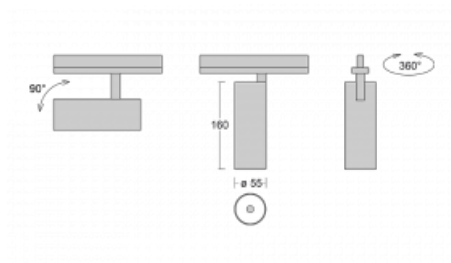

Technical drawing

Type of installation	3 circuit track
Light distribution	Direct
Luminaire shape	Circular
Colour of the luminaires	White
Material	Aluminium
Lifetime	L80/B20 50 000 hours
Warranty	5 years
Description of luminaires	Luminaire 3 circuit track
Dimensions	ø 55 mm × 160 mm
Weight	0.5 kg
Light source	LED MODUL
Type of optical system	Reflector
Luminous flux*	1650 lm
Colour Temperature	3000 K warm white
Luminous efficacy	83 lm/W
MacAdam Light source	3
Colour rendering index	90
Beam angle	68°
UGR max. X=4H Y=8H, ρ=70,50,20	24.3