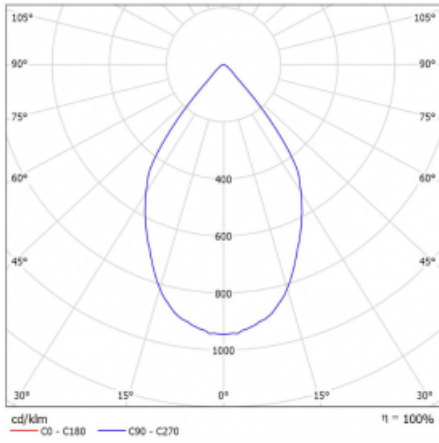

Curve

Luminaire power input* 20 W

Connection of the luminaires DALI

Electrical voltage 220-240V

Frequency 50/60Hz

☐ CE IP 20

*±10 %