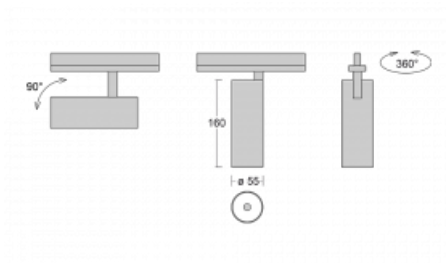

## Technical drawing

Type of installation	3 circuit track
Light distribution	Direct
Luminaire shape	Circular
Colour of the luminaires	Silver
Material	Aluminium
Lifetime	L80/B20 50 000 hours
Warranty	5 years
Description of luminaires	Luminaire 3 circuit track
Dimensions	ø 55 mm × 160 mm
Weight	0.5 kg
Light source	LED MODUL
Type of optical system	Reflector
Luminous flux*	1750 lm
Colour Temperature	4000 K cool white
Luminous efficacy	88 lm/W
MacAdam Light source	3
Colour rendering index	90
Beam angle	68°
UGR max. X=4H Y=8H, ρ=70,50,20	24.5